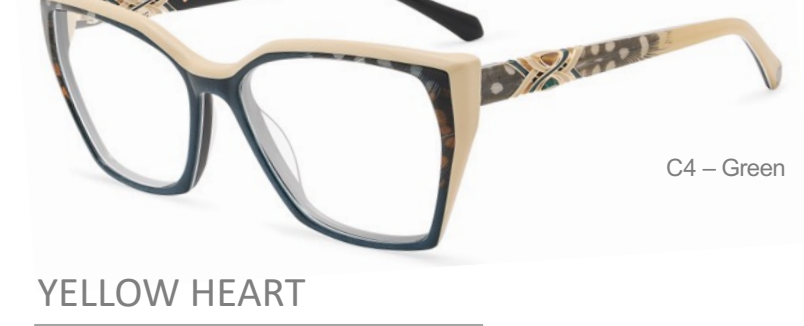

C1 – Black / Blue

C4 – Pink

SWEET SKY

GENDER	LADIES
MATERIAL	ACETATE

55 □ 17 - 140

C2 – Violet

WATERFRONT COVER

GENDER	LADIES
MATERIAL	ACETATE

52 □ 16 - 140

C1 – Red / Silver

C2 – Blue / Gold

C4 – Purple / Gold

WITHOUT ME

GENDER	LADIES
MATERIAL	STAINLESS STEEL

51 □ 17 - 140

C1 – Red / Black

C2 – Lime

C3 – Red

C4 – Green

YELLOW HEART

GENDER	LADIES
MATERIAL	ACETATE

56 □ 16 - 145